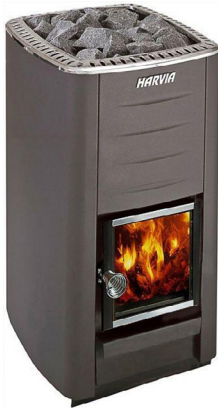

## CEILING STRUCTURE

---

- Ceiling finish 15mm
- Air gap 18mm and aluminum paper
- Wood construction 95x45mm with insulation 100mm
- Air gap 22mm
- OSB 19mm
- PVC roof cover

## HEATER

---

Harvia M3  
390x430x710mm