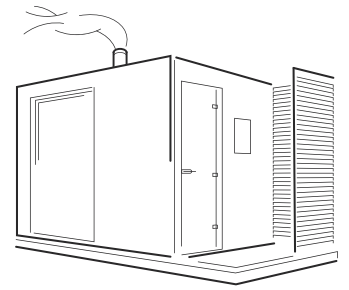

DELIVERY

Size of pallets (LxWxH)	2200x3270mm H=2500mm
Weight	1200kg

Sauna 2,19x3,185m is delivered to the customer **assembled**.

FLOOR STRUCTURE

Floor finish 21mm
Plywood 20mm
Metal frame with insulation 100x150x6

WALL STRUCTURE

Wall finish 15mm
Air gap 18mm and aluminum paper
Wood construction 45x95mm with insulation 100mm
Air gap 20mm
Finishing wood 21x195mm

CEILING STRUCTURE

Ceiling finish 15mm sauna paneling
Air gap 18mm and aluminum paper
Wood construction 95x45mm with insulation 100mm
Air gap 22mm
OSB 19mm
PVC roof cover

HEATER

Harvia M3
390x430x710mm

CHIMNEY

Black steel chimney
WHP1500M
Ø220x1500mm
Ø115mm smoke outlet

BLACK STEEL CHIMNEY EXTENSION

WHP500M
Ø220x500mm
Ø115mm smoke outlet

SAFETY

Protective sheath for a wood-heated stove
WL450
480x455x800mm

ACCESSORIES

Sauna 4l bucket and ladle set black
SAC1011

ACCESSORIES

Sentiotec thermometer and hygrometer
A-210-THW