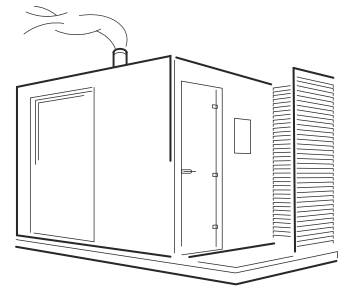

ACCESSORIES

Sauna 4l bucket and ladle set black
 SAC1011

ACCESSORIES

Sentiotec thermometer and hygrometer
 A-210-THW

ACCESSORIES

Sentiotec Wooden hourglass
552-EP

LIGHTING

Spotlight LED GTV, 3W, 4000K, ORIS lamp
LD-ORW03W-NB-E
Ø90mmx12mm (25mm)