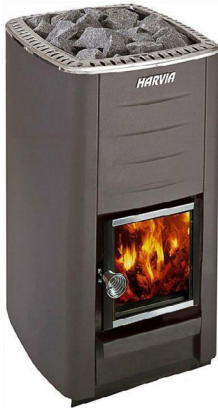

HEATER

Harvia M3
390x430x710mm