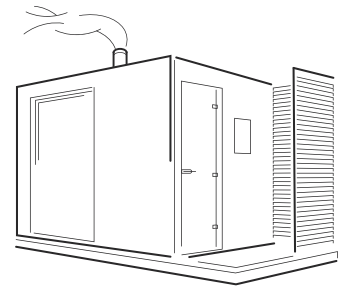

ACCESSORIES

A-500-B
Sauna bucket

ACCESSORIES

Sentiotec thermometer and hygrometer
A-210-THW

ACCESSORIES

Sentiotec Wooden hourglass
552-EP

LIGHTING

Spotlight LED GTV, 3W, 4000K, ORIS lamp
LD-ORW03W-NB-E
Ø90mmx12mm (25mm)