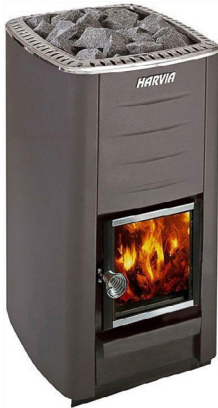

HEATER

Harvia M3
390x430x710mm