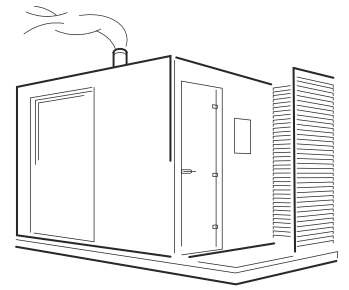

P R O D U C T D E S C R I P T I O N

SPECIFICATION

People	4 persons
Frame	Spruce
Shape	Rectangle
Room	2
Sauna area	3.50m ²
Total height	2656mm
Exterior Cladding	21mm
Interior Cladding	15mm
Wall thickness	169mm
Insulation	100mm
External dimension	2190x3265mm
Outside door size	800x2050mm
Inside door size	800x2000mm
Metal frame (can be operated with forklift)	2110x3185mm

Accessories

- A-500-B Sauna bucket
- Thermo-/hygrometer wooden
- Wooden hourglass wooden

Lighting

- Spotlight in vestibule
- Outdoor light
- 2 LED strip light (under upper bench and backrest) without dimmer

Glass door with lock- opaque 8mm tempered glass

Terrace wood plastic composite 1 side and one wooden grille

KUUT Wood Heated SAUNA L B A S I C

DELIVERY

Size of pallets (LxWxH)	2200x3270mm H=2500mm
Weight	1200kg