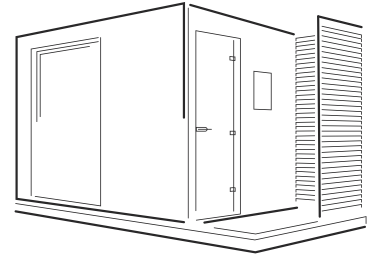

KUUT Electric SAUNA L P R E M I U M