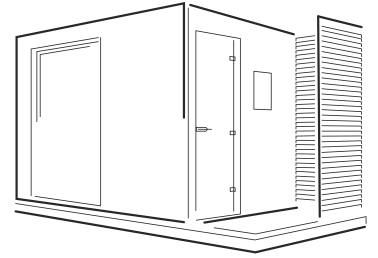

PRODUCT DESCRIPTION

SPECIFICATION

People	4 persons
Frame	Spruce
Shape	Rectangle
Room	2
Sauna area	3.50m ²
Total height	2656mm
Exterior Cladding	21mm
Interior Cladding	15mm
Wall thickness	169mm
Insulation	100mm
External dimension	2190x3265mm
Outside door size	800x2050mm
Inside door size	800x2000mm
Metal frame (can be operated with forklift)	2110x3185mm

KUUT Electric SAUNA L P R E M I U M

DELIVERY

Size of pallets (LxWxH)	2200x3270mm H=2500mm
Weight	1200kg

Sauna 2,19x3,185m is delivered to the customer **assembled**.

FLOOR STRUCTURE

- Floor finish 21mm
- Plywood 20mm
- Metal frame with insulation 100x150x6