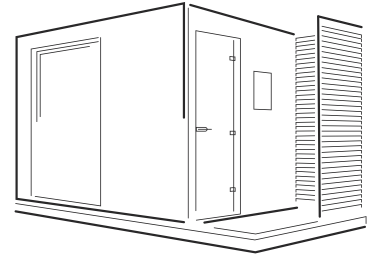

KUUT Electric SAUNA L B A S I C